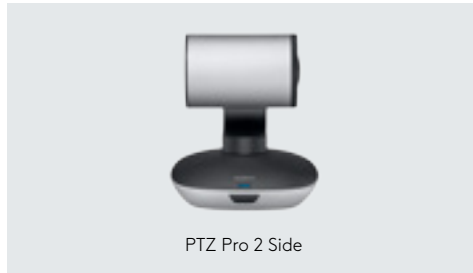

Bluejeans

lifesize

zoom

broadsoft

Logitech PTZ Pro 2

PTZ Pro 2 Front

PTZ Pro 2 Side

Remote Control